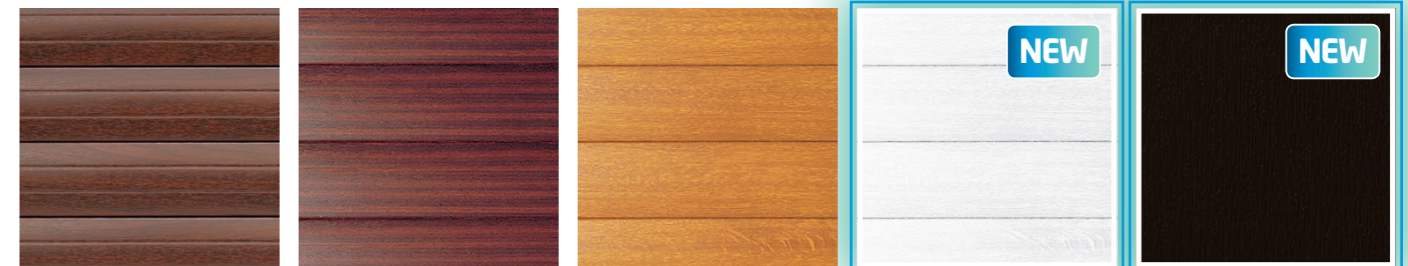

Rosewood Mahogany Golden Oak White Black (Available from July)